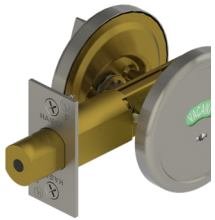

HAGER COMPANIES

Yale nexTo