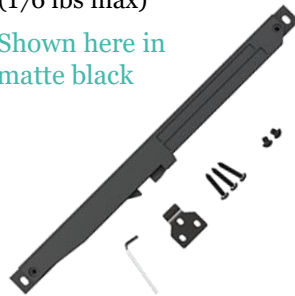

Flat Rail Connector

Shown here in matte black

Stainless Steel

#2198 _____

Matte Black

#1027 _____

Soft Close Mechanism
(176 lbs max)

Shown here in
matte black

Stainless Steel

#2201 _____

Matte Black

#2200 _____

Mini Flat Rail Surface Mount Kit

5'10" Mini Flat Rail Surface Mount Kit,
Matte Black (44lbs max)

#2199 _____

Ancillary Products