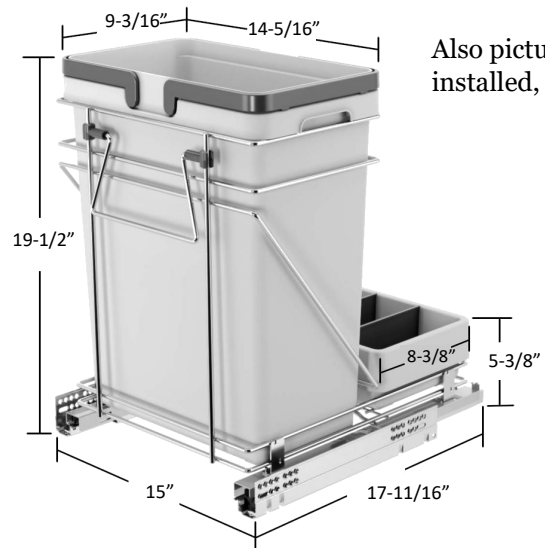

## Salice Soft-Close Under-Sink 32.qt. Waste Recycle Pullout

- Single grey polymer 32 qt. container with handles, and rear basket for small storage
- Mounts to cabinet floor
- Full extension 75 lb. undermount soft-close slides
- Clip-on handle is included, while door mount bracket is sold separately

## Salice Soft-Close Under-Sink Double 16 Qt. Recycle Pullout

- Double grey polymer 16 qt. containers with handles
- Mounts to cabinet floor
- Full extension 75 lb. undermount soft-close slides
- Integrated handle for easy pull-out
- Not door mountable
- Lids are included

**Rev-A-Shelf Single 20 Qt. Trash Pullout with Full Extension Slides**

- Single grey polymer 20 qt. container
- Mounts to cabinet floor
- Full extension 100 lb. ball bearing slides
- Door mount kit sold separately
- Handle included

**Rev-A-Shelf Under-Sink Pivot Out Waste Container**

- Single pivot out container
- Mounts to back of cabinet door, floor, and sidewall
- Lid rises as container pivots out
- Available in white or stainless steel