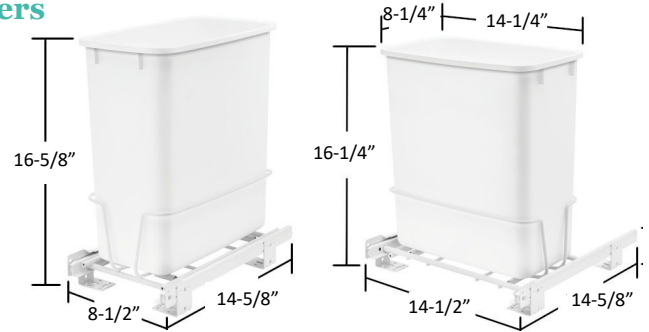

Rev-A-Shelf Single 20 Qt. Trash Pullout with 3/4 Extension Slides

- Single white polymer 20 qt. container
- Install vertical OR horizontal
- Mounts to cabinet floor
- 3/4 extension euro slides

NBH#	Product	Description	W	H	D	Finish	List Price
9367	RV 814PB	Single 20 Qt. Vertical Waste Pullout	8-1/2"	16-5/8"	14-5/8"	White	$53.20
		Single 20 Qt. Horizontal Waste Pullout	14-1/2"	16-1/4"	14-5/8"		

Rev-A-Shelf Single 20 Qt. Trash Pullout with Full Extension Slides

- Single grey polymer 20 qt. container
- Mounts to cabinet floor
- Full extension 100 lb. ball bearing slides
- Door mount kit sold separately
- Handle included