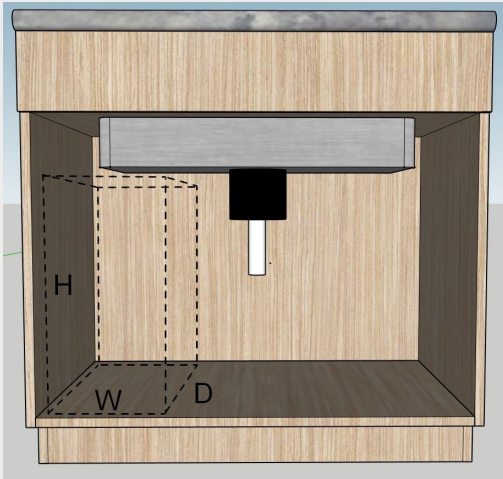

SALICE

Salice Soft-Close Under-Sink 32.qt. Waste Recycle Pullout

- Single grey polymer 32 qt. container with handles, and rear basket for small storage
- Mounts to cabinet floor
- Full extension 75 lb. undermount soft-close slides
- Clip-on handle is included, while door mount bracket is sold separately