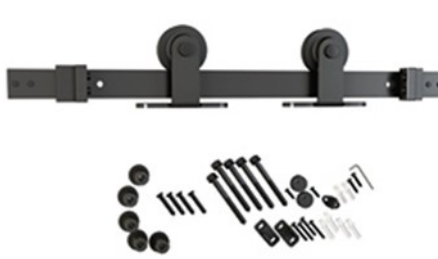

Surface Mount Roller (Comes with screws)

6.5' Flat Rail Top Mount Kit, (300 lbs max)