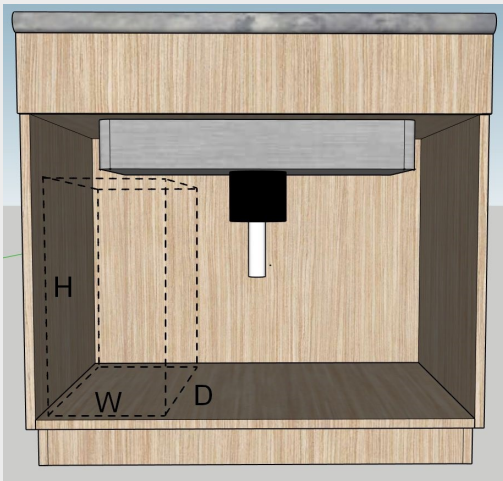

Under-Sink Solutions: Waste Containers

No wasted space: these convenient storage solutions make the most of under-sink areas.

SALICE

Salice Soft-Close Under-Sink 32.qt. Waste Recycle Pullout

- Single grey polymer 32 qt. container with handles, and rear basket for small storage
- Mounts to cabinet floor
- Full extension 75 lb. undermount soft-close slides
- Clip-on handle is included, while door mount bracket is sold separately

- Double grey polymer 16 qt. containers with handles
- Mounts to cabinet floor
- Full extension 75 lb. undermount soft-close slides
- Integrated handle for easy pull-out
- Not door mountable
- Lids are included

Rev-A-Shelf Single 20 Qt. Trash Pullout with Full Extension Slides

- Single grey polymer 20 qt. container
- Mounts to cabinet floor
- Full extension 100 lb. ball bearing slides
- Door mount kit sold separately
- Handle included