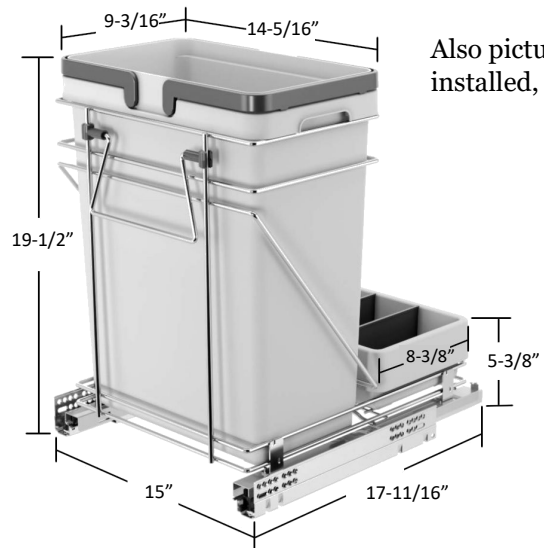

Under-Sink Solutions: Waste Containers

No wasted space: these convenient storage solutions make the most of under-sink areas.

SALICE

Salice Soft-Close Under-Sink 32.qt. Waste Recycle Pullout

- Single grey polymer 32 qt. container with handles, and rear basket for small storage
- Mounts to cabinet floor
- Full extension 75 lb. undermount soft-close slides
- Clip-on handle is included, while door mount bracket is sold separately

- Double grey polymer 16 qt. containers with handles
- Mounts to cabinet floor
- Full extension 75 lb. undermount soft-close slides
- Integrated handle for easy pull-out
- Not door mountable
- Lids are included

Rev-A-Shelf Single 20 Qt. Trash Pullout with Full Extension Slides

- Single grey polymer 20 qt. container
- Mounts to cabinet floor
- Full extension 100 lb. ball bearing slides
- Door mount kit sold separately
- Handle included

Rev-A-Shelf Under-Sink Pivot Out Waste Container

- Single pivot out container
- Mounts to back of cabinet door, floor, and sidewall
- Lid rises as container pivots out
- Available in white or stainless steel