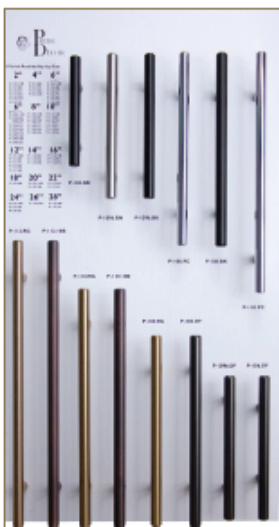

12 PRIDE DECOR DISPLAY BOARDS

Florence Charleston

Colorado

Madison

Manhattan

Miami Edge

Milan

Monaco

Rose Gold

Round Barpull

Square Pull

Traditional Pull

Transitional Pull