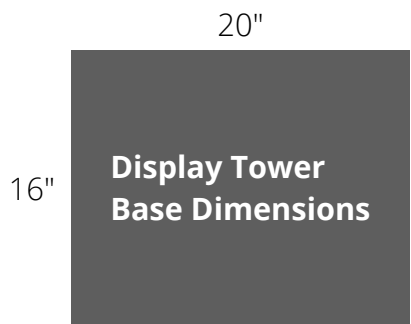

Consolidate your product sourcing with NBH. We offer stock and display programs alongside knowledgeable service to support design showrooms, cabinet shops, lumber yards, and more.

PRIDE INDUSTRIAL LLC
DECORATIVE, FUNCTIONAL HARDWARE & MORE

Showroom Displays
Tower and Board Program

TOWER | Showcase the latest styles and finishes with easily interchangeable boards arranged on a convenient, space-saving tower.

SPECIFICATIONS

Two-sided, all wood, non-rotating display tower
All boards are interchangeable
One tower shows 6 boards
Choose from 12 pre-designed boards

DISPLAY BOARDS FOR TOWER | Mix and match display boards based on your customers' needs.

- Customize your tower by choosing from 12 designer boards.
- Easily update with the latest collections.

View current board options on next page. [—————>](#)