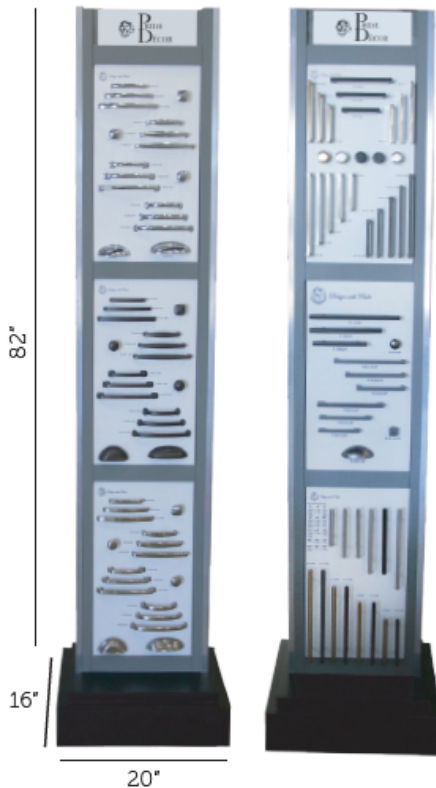

Showroom Displays
Tower and Board Program

TOWER | Showcase the latest styles and finishes with easily interchangeable boards arranged on a convenient, space-saving tower.

SPECIFICATIONS

Two-sided, all wood, non-rotating display tower
All boards are interchangeable
One tower shows 6 boards
Choose from 12 pre-designed boards

DISPLAY BOARDS FOR TOWER | Mix and match display boards based on your customers' needs.

- Customize your tower by choosing from 12 designer boards.
- Easily update with the latest collections.

View current board options on next page. [—————>](#)

Rose Gold

Round Barpull

Square Pull

Traditional Pull

Transitional Pull