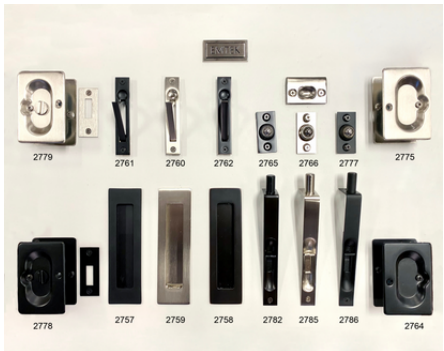

READY FOR INSTALLATION WHEN YOU ARE.