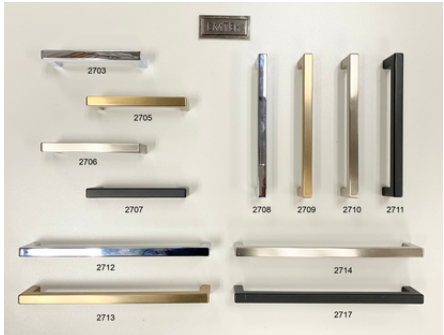

READY FOR INSTALLATION WHEN YOU ARE.