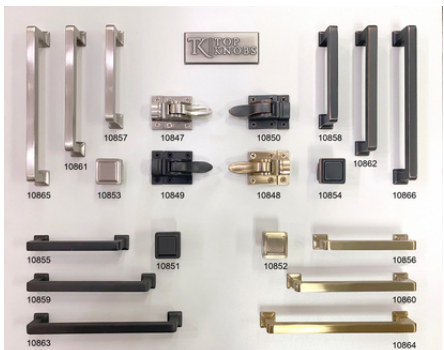

READY FOR INSTALLATION WHEN YOU ARE.