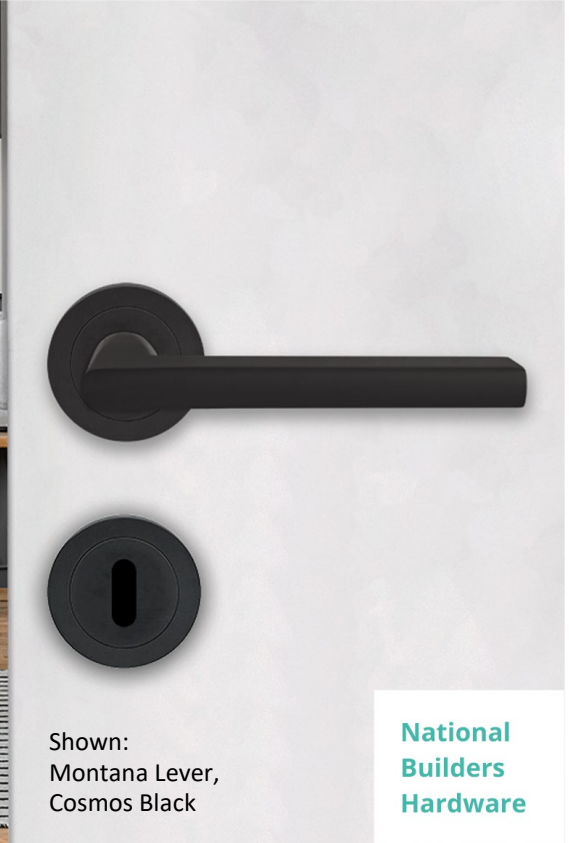

Shown:
Montana Lever,
Cosmos Black

**National
Builders
Hardware**

Entry Sets

Satin Stainless Steel

UET54 LA60 71 LH or RH

Function	NBH #	Qty.
Entry - Left	7341	
Entry - Right	7342	

Cosmos Black

UET54 LA60 83 LH or RH

Salesperson: _____

Montana Lever Sets: Passage, Privacy, and Dummy

The Montana lever is a modern and elegant stainless steel lever that beautifully suits a variety of settings. Each Montana lever comes with state-of-the-art features that make it an outstanding choice for design and value.

- 28 degree latch for ease of opening
- Concealed fasteners
- German-made with high-quality stainless steel construction
- Easy and efficient installation
- Available with round and square roses, and in satin stainless steel or Cosmos Black finishes.
- Awards Winner of the French MUUUZ International MIAW award for interior design.
- Cosmos Black finish: Reddot Award for product design in 2019.